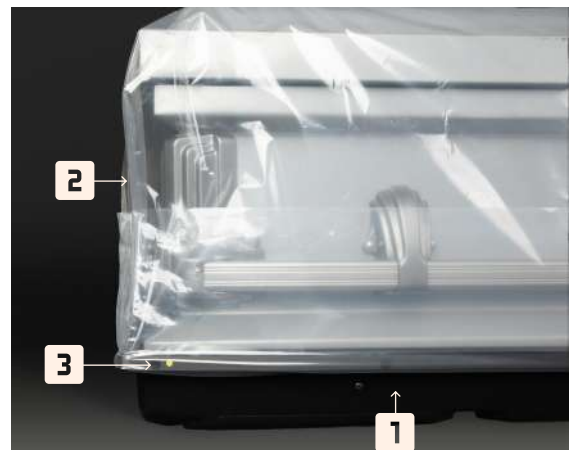

# MAUSOGUARD™

*Easy-to-Handle Casket Entombment with Complete Seepage Shielding*

The Mausoguard consists of three primary components:

- 1 The lower tray:** Constructed from extremely durable high-molecular-weight polyethylene, the lower tray has a Diamond-Rail base and a Uni-Rolled upper edge for complete rigidity and a permanent seal to the upper enclosure.
- 2 The upper bag:** The cover is made from a seven-layered co-extruded film, which allows the family to view the casket safely. FDA-approved, it prevents oxygen and odor transmission.

- 3**  
The film cover attaches to the tray with a **two-part fastening system**, consisting of:

**The two-part seal**, which is both mechanical (rails) and chemical (tape), ensures that the cover will not separate from the tray over time.

**The locking rails:** are pre-drilled and attached with rivets, offering a mechanical clamp that reinforces the adhesive attachment between the upper enclosure and the rigid tray.