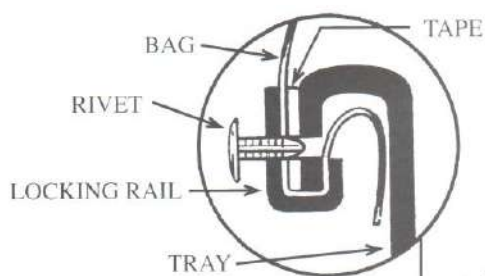

**The locking rails:** are pre-drilled and attached with rivets, offering a mechanical clamp that reinforces the adhesive attachment between the upper enclosure and the rigid tray.

## STEPS TO INSTALL

- 1** Open bag inside tray box.  
Remove contents: 1 bag, 1 bag rivets,  
1 bag plastic BBs (BBs are used later  
by placing in 1st half of crypt for ease  
of sliding in sealed tray and contents)

- 2** Remove twist ties around locking rails and set rails aside.
- 3** Position tray on lift or ground.
- 4** Position casket in tray.
- 5** Unfold the bag and drape over casket. Align seams at the ends of the bag to the corners of the tray.

- 6** Pull the bag over the rolled edge of the tray for a distance of 1 1/2 inches. With the bag pulled over the rolled edge all the way around the tray, reach under the bag and gently pull protective backing off the tape. Press bag against exposed tape while continuing to remove the backing.